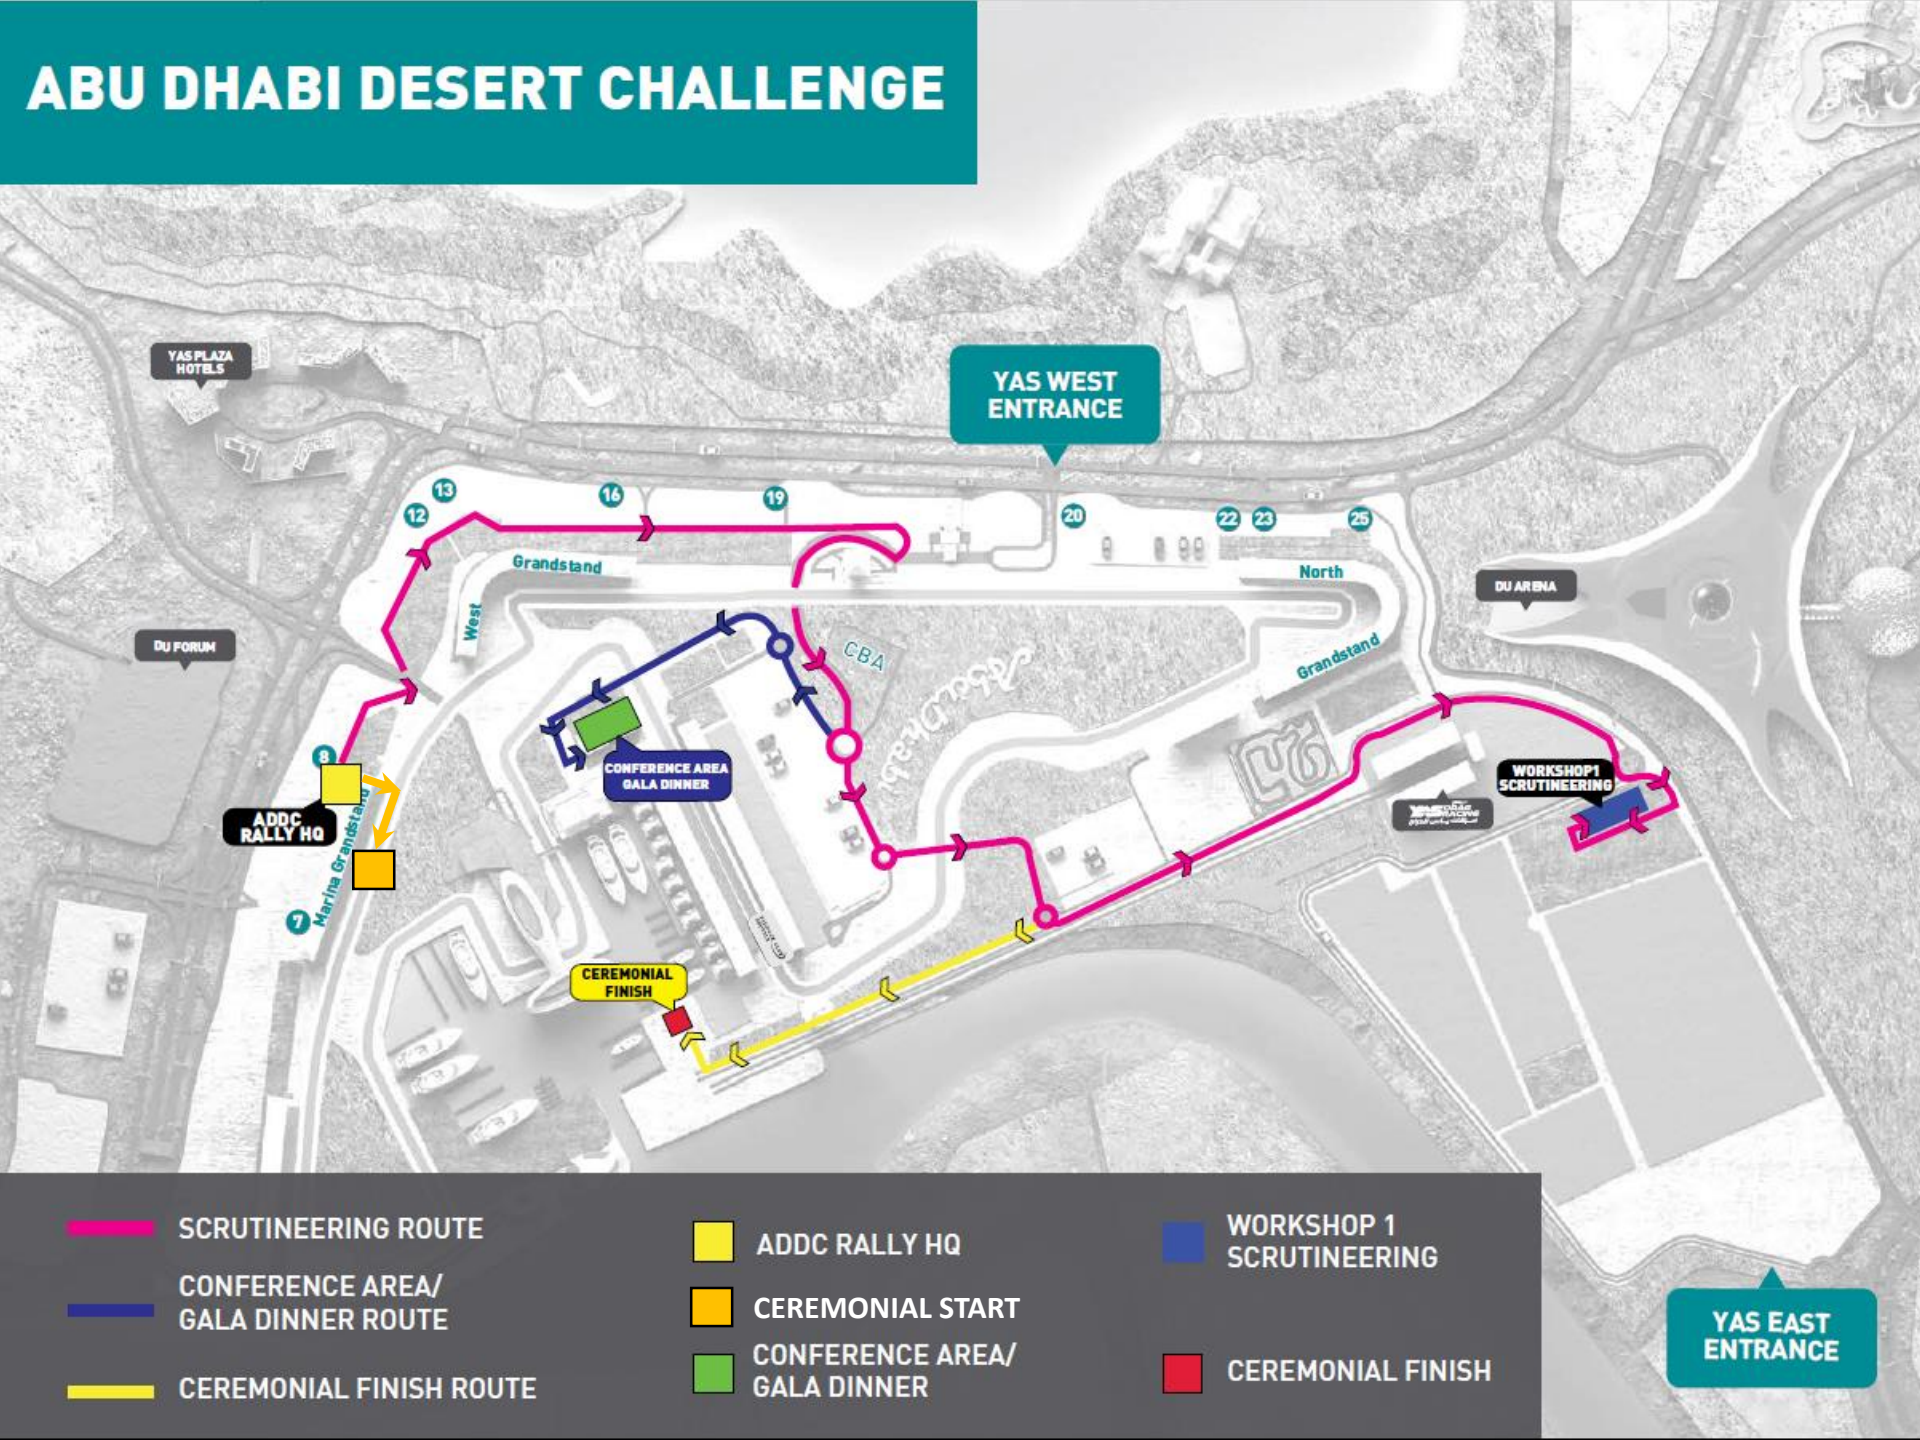

ABU DHABI DESERT CHALLENGE

SCRUTINEERING ROUTE

CONFERENCE AREA/
GALA DINNER ROUTE

CEREMONIAL FINISH ROUTE

ADDC RALLY HQ

CEREMONIAL START

CONFERENCE AREA/
GALA DINNER

WORKSHOP 1
SCRUTINEERING

CEREMONIAL FINISH

YAS EAST
ENTRANCE